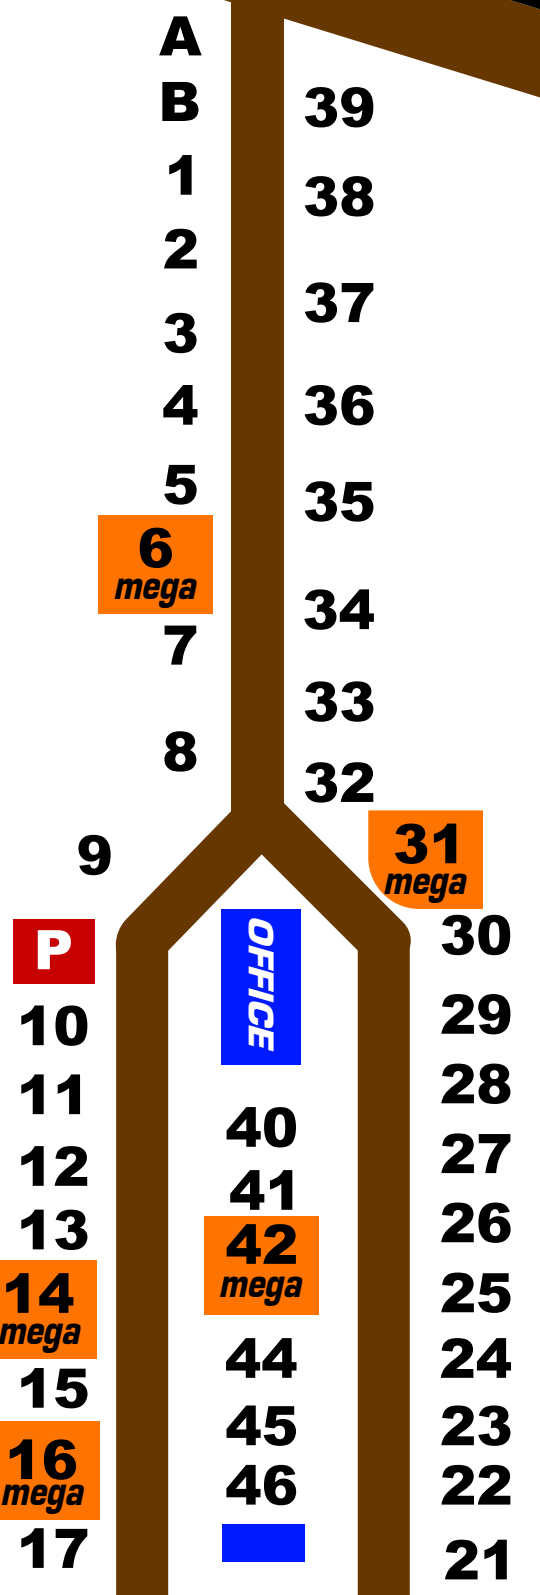

River Road

River Road

**PROPANE
REFILL AREA**

STORE FLY SHOP

S1 S2
S3 S4 S5

**STORE AREA
RV SITES**

**BOAT PARKING
EXTENDED STORAGE
RENTAL AREA**

RESTROOMS

**RIVER FRONT
CABIN RENTALS**

**OUTDOOR KITCHEN
& DECK AREA**

White River (Frontage)